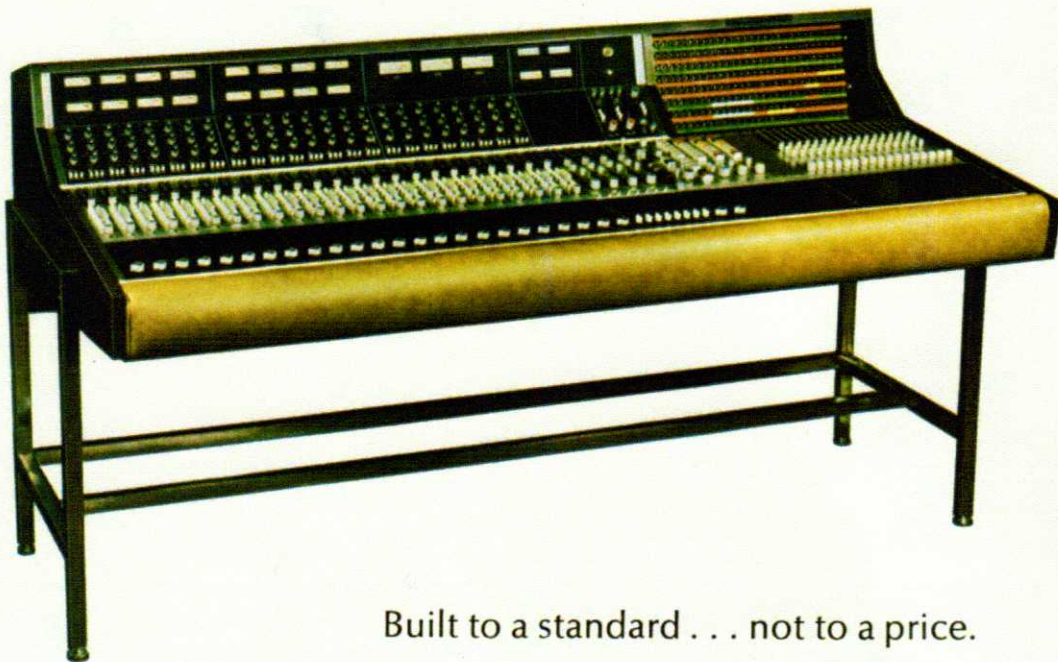

# AUDIO CONTROL CONSOLE

Model 2488

Built to a standard . . . not to a price.

**AUTOMATED PROCESSES, INC.**  
80 MARCUS DRIVE, MELVILLE, NEW YORK 11746 · 516-694-9212